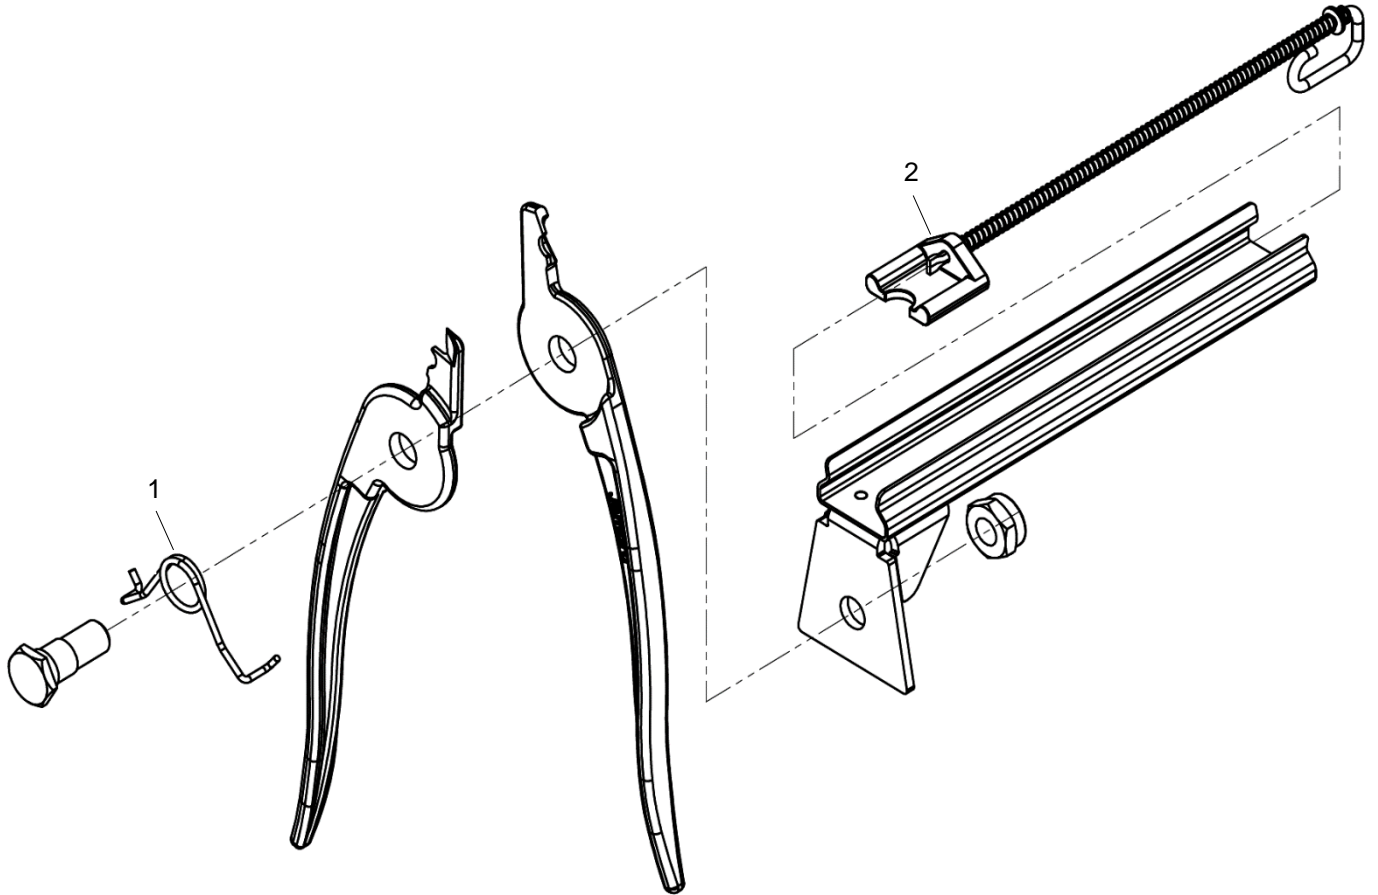

**STOCKADE J2
MANUAL RING
FASTENING TOOL
A10855**

ILLUSTRATED PARTS LIST

Parts with no item number
are NOT procurable.

**Stockade J2
Manual Ring
Fastener Tool
A10855**

PARTS LEGEND			STOCKADE J2 A10855
Item	Part Number	QTY	Description
1	40000901	1	Spring, Handle (RPLS 720091)
2	40001001A	1	Pusher Assy (RPLS 720090)